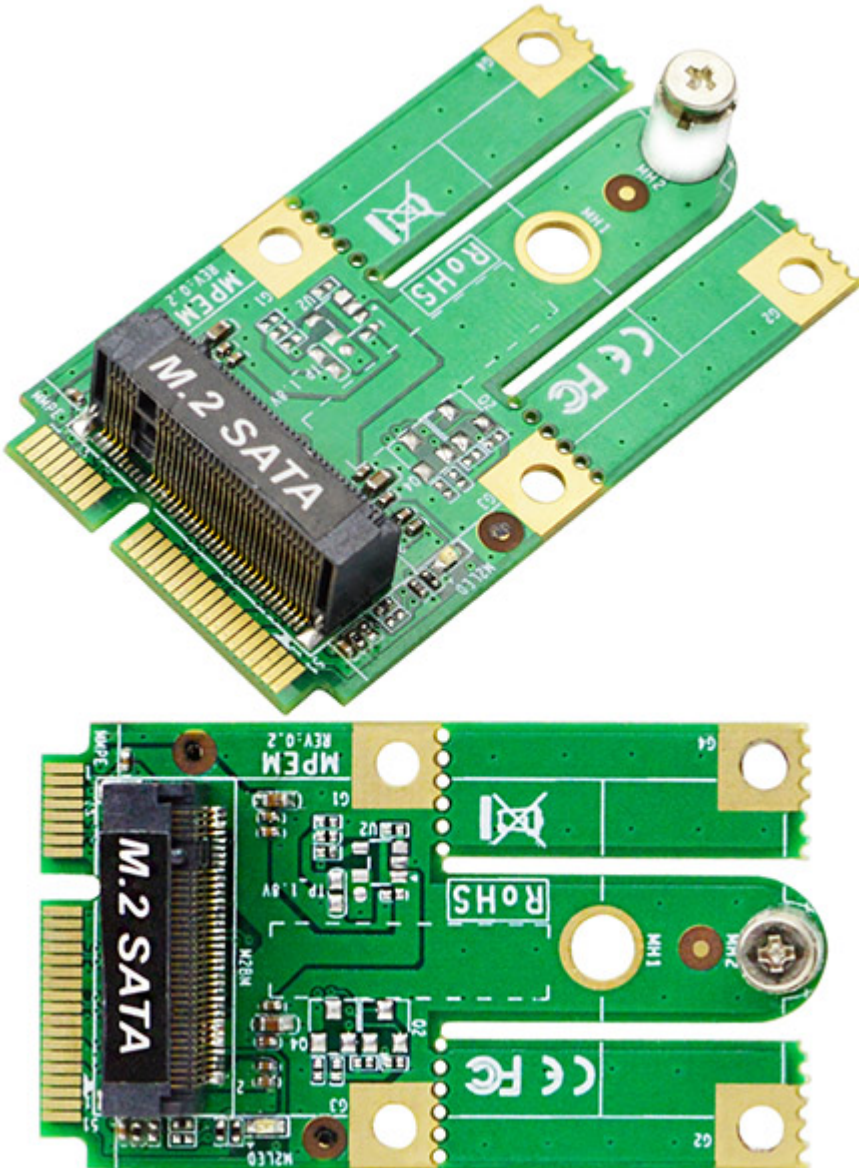

49.95 EUR  
incl. 19% VAT, plus [shipping](#)

- mSATA to M.2 (E-key) transfer card for Storage application
- Support M.2 E-key 2242 card
- SATA Interface
- Dimension: 30.00 x 51.0 mm